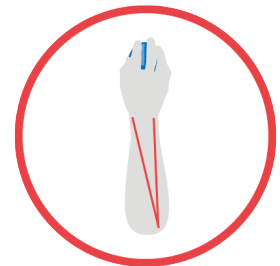

WITH BREAK SOFTWARE

Uses colour indication to remind you to take a break!

R-Go HE Break Mouse, Ergonomic mouse, Anti-RSI software, Large (above 185mm), Right Handed, Wired

Reference: RGOBRHEMLR
EAN: 8719274490616

For more info: www.r-go-tools.com

R-Go HE Mouse with break software

The R-Go HE Mouse Break is an ergonomic vertical mouse that ensures a natural, relaxed position of your arm and hand and uses colour signals to indicate whether you are taking enough breaks.

The LED colour signals indicate whether you are working in a healthy way; in other words, whether you are taking enough breaks. Green means 'good', orange means you should take a break, and red means you skipped a break or have exceeded your total daily mouse time. Using the so-called 'traffic light colours', you receive feedback about your healthy (break) behaviour in a simple and positive way. The mouse will encourage you to take breaks on a regular basis. These vital interruptions help prevent overburdened muscles and tendons in the arm and hand, stimulate blood flow in the body, and help you (often unconsciously) change your behaviour in a simple way.

- Ergonomic vertical shape

Has an ergonomic vertical shape that ensures a natural and relaxed state for the arm and hand.

MODEL AND FUNCTION

Model:	Vertical mouse
Hand:	Right
Length hand:	≥ 185
Function:	Buttons, scroll wheel
Resolution (DPI):	500-1500-1750-2500
Number of buttons:	5 buttons