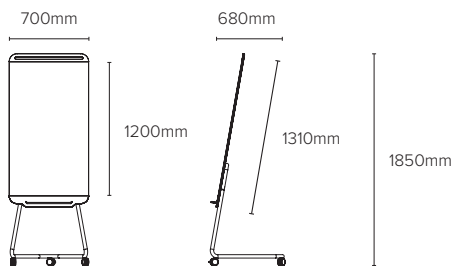

Includes an elegant Stainless steel tray for holding pens and erasers.

WORKSPACE DESIGN SOLUTIONS

TECHNICAL INFORMATION

Frame | birch plywood

Surface | magnetic ultra clear white glass

Tray | stainless steel

Legs | chromed steel

Article code

Name

Size w x h x d mm

GEA5253173

Glass Mobile Easel Douro

700 x 1850 x 680

ARCHYI.