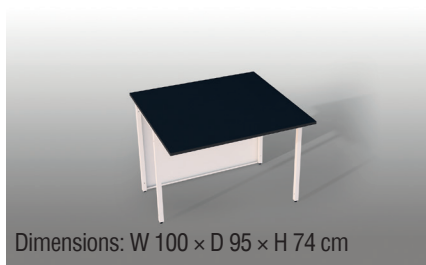

Cento

Design reception desk in six models:

This reception desk is a steel/wood construction. Behind the 110 cm front is a large work area with a depth of 80 cm and a height of 74 cm.

The desktops are laminated with melamine and have ABS edging. The desk top has a cable outlet, and the reception desk metal body has decorative stainless steel strips.

Add-on elements

All these models can be extended by using these elements. The elements are 100 cm long and can be either added to the left or right hand side of these model variants.

Add-on element (# 21386010)

Add-on desk (# 21386110)

Side panel small (# 21386213)

Side panel large (# 21386313)

Cento_DS_Onlinehandel 2022_IL_engl
Cento_DS_Onlinehandel 2022_IL_engl