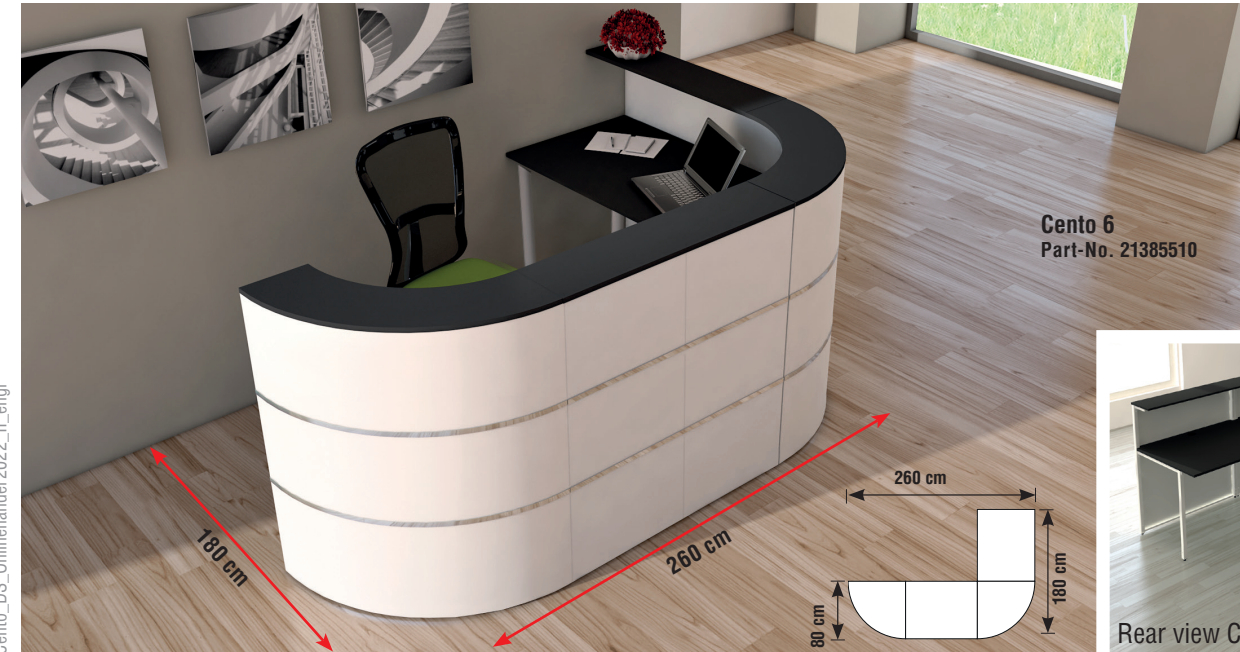

Cento

Design reception desk in six models:

This reception desk is a steel/wood construction. Behind the 110 cm front is a large work area with a depth of 80 cm and a height of 74 cm.

The desktops are laminated with melamine and have ABS edging. The desk top has a cable outlet, and the reception desk metal body has decorative stainless steel strips.

Add-on elements

All these models can be extended by using these elements. The elements are 100 cm long and can be either added to the left or right hand side of these model variants.

Add-on element (# 21386010)

Add-on desk (# 21386110)

Side panel small (# 21386213)

Side panel large (# 21386313)

Cento_DS_Onlinehandel 2022_IL_engl
Cento_DS_Onlinehandel 2022_IL_engl