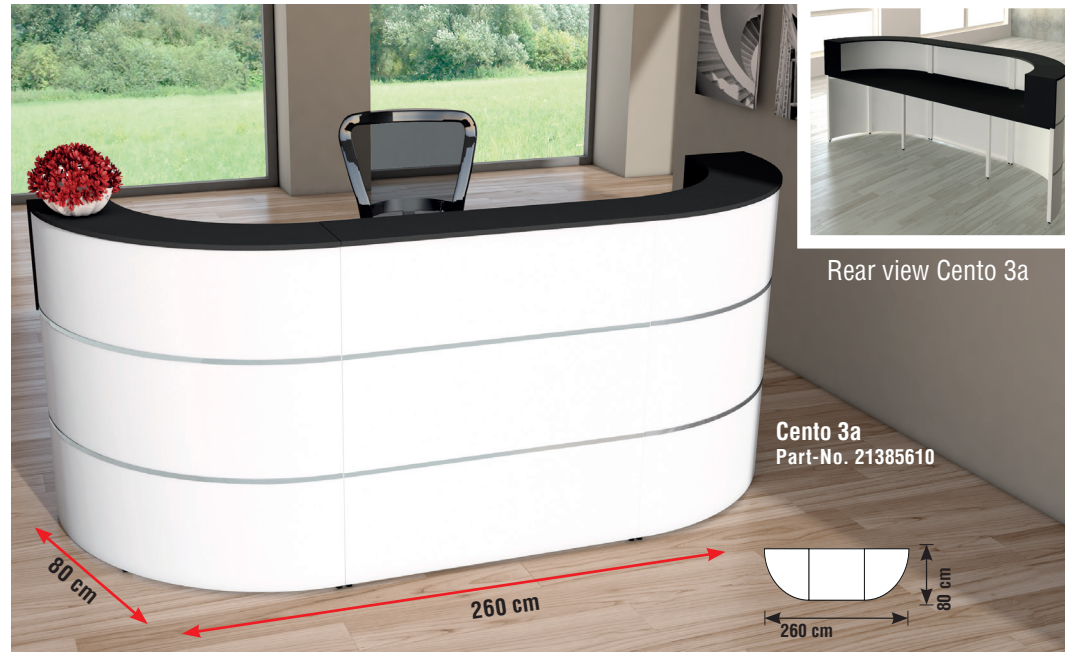

Cento

Design reception desk in six models:

This reception desk is a steel/wood construction. Behind the 110 cm front is a large work area with a depth of 80 cm and a height of 74 cm.

The desktops are laminated with melamine and have ABS edging. The desk top has a cable outlet, and the reception desk metal body has decorative stainless steel strips.

Add-on elements

All these models can be extended by using these elements. The elements are 100 cm long and can be either added to the left or right hand side of these model variants.

Add-on element (# 21386010)

Add-on desk (# 21386110)

Side panel small (# 21386213)

Side panel large (# 21386313)

Cento_DS_Onlinehandel 2022_IL_engl
Cento_DS_Onlinehandel 2022_IL_engl