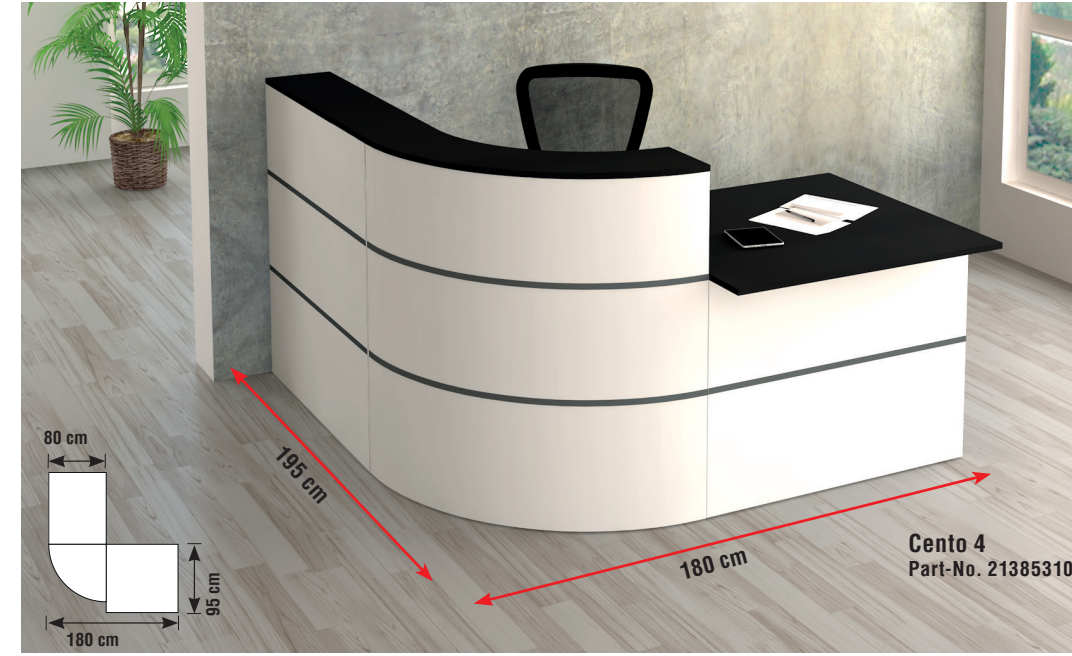

Cento

Design reception desk in six models:

This reception desk is a steel/wood construction. Behind the 110 cm front is a large work area with a depth of 80 cm and a height of 74 cm.

The desktops are laminated with melamine and have ABS edging. The desk top has a cable outlet, and the reception desk metal body has decorative stainless steel strips.

Add-on elements

All these models can be extended by using these elements. The elements are 100 cm long and can be either added to the left or right hand side of these model variants.

Add-on element (# 21386010)

Add-on desk (# 21386110)

Side panel small (# 21386213)

Side panel large (# 21386313)

Cento_DS_Onlinehandel 2022_IL_engl
Cento_DS_Onlinehandel 2022_IL_engl