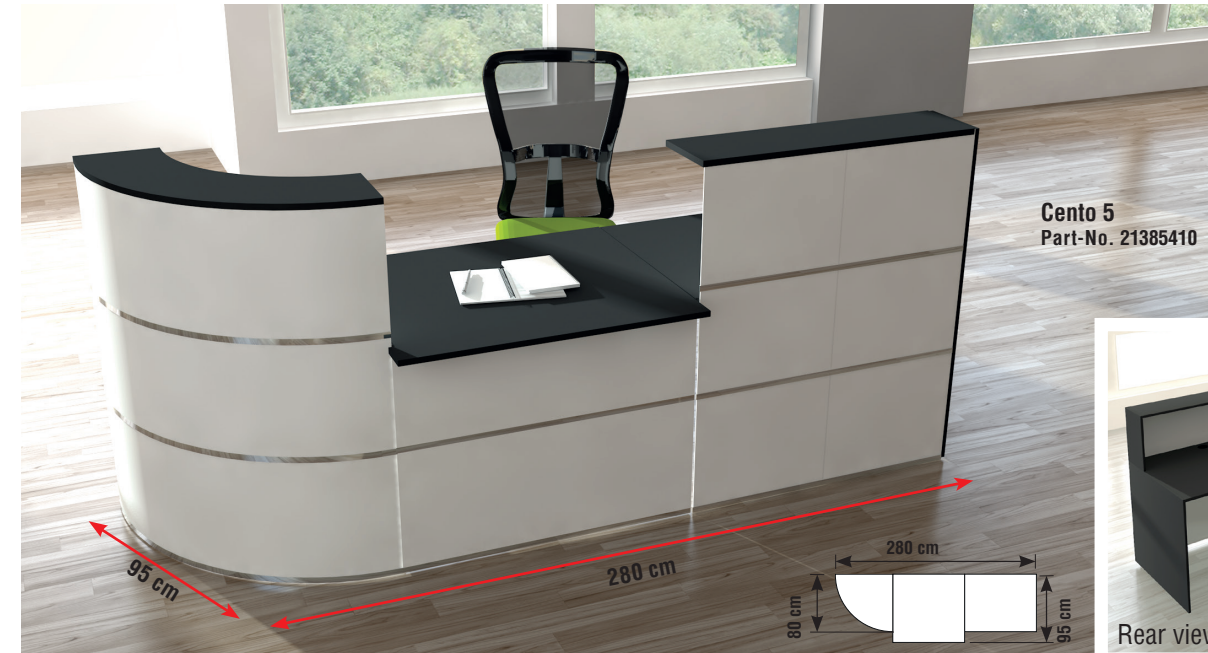

Cento

Design reception desk in six models:

This reception desk is a steel/wood construction. Behind the 110 cm front is a large work area with a depth of 80 cm and a height of 74 cm.

The desktops are laminated with melamine and have ABS edging. The desk top has a cable outlet, and the reception desk metal body has decorative stainless steel strips.

Add-on elements

All these models can be extended by using these elements. The elements are 100 cm long and can be either added to the left or right hand side of these model variants.

Add-on element (# 21386010)

Add-on desk (# 21386110)

Side panel small (# 21386213)

Side panel large (# 21386313)

Cento_DS_Onlinehandel 2022_IL_engl
Cento_DS_Onlinehandel 2022_IL_engl