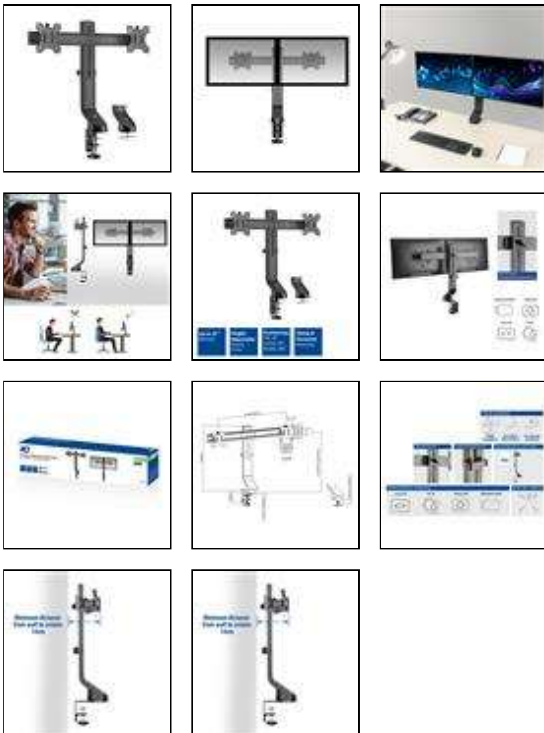

Dual monitor arm office, quick height adjustment

Item No. AC8322

DESCRIPTION

- Ergonomic crossbar desk mount suitable for 2 monitors up to 27" and 7kg
- Easy adjustable in height without tools by its convenient thumb screw system; Ideal for flexible workspaces
- VESA 75x75 and 100x100; easy screen mounting system

- Integrated cable management and Allen key storage
- Flexible screen adjustment: tilt, rotate and swivel
- Clamp mount and grommet mount included for attaching to and through a table (max. table thickness 88mm)

The AC8322 Monitor Desk Mount with Crossbar creates an ergonomic and space-saving work environment. Attach the monitor mount easily to or through a desk (max. table thickness 88mm). Attach two screens up to 27" to the AC8322 effortlessly via the easy screen mounting system. The viewing height of the screens can be easily adjusted without tools with the thumb screw system. Alter the monitors with the flexible screen adjustments: tilt, rotate and swivel.

Ideal for flexible workspaces

The AC8322 Monitor Desk Mount is ideal for use at flexible workspaces. The mount is easy adjustable in height without any tools. Just use the thumb screw for adjusting the height. Tilt, swivel and rotate your screen to create an ideal ergonomic work space and reduce the risk of neck, back and shoulder complaints. Cables are kept out of sight with the cable management system.