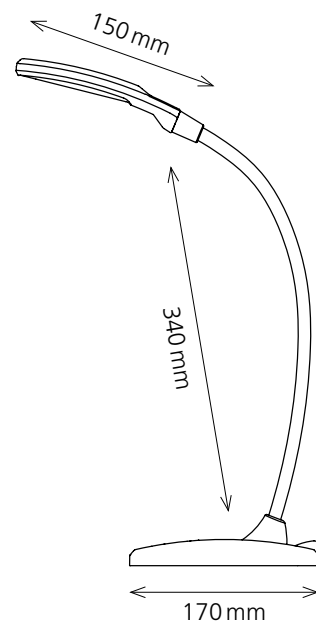

LED Twist

- Modern, flexible LED lamp
- 5-step touch-dimmer on lamp base
- With USB port (5V 1 A) for charging all types of mobile devices
- Flexible gooseneck for perfect positioning
- Pleasant reading light

Technical data:

Type of bulb:	LED 6 W
Weighted energy consumption:	6 kWh/1000 h
Voltage:	Input: AC 100–240V/Output: DC 12 V
Luminous flux:	300 Lumen
Colour temperature:	4300 Kelvin (neutral white)
Maximum illuminance:	900 Lux (measured 35 cm off table surface)
Life time:	30 000 hours
Extension:	max. 380 mm
Height:	max. 390 mm
Arm length:	340 mm
Base:	170 mm length x 90 mm width
Head of lamp:	150 mm length x 60 mm width
Net weight:	820 g
Material:	ABS, metal, caoutchouc
Packaging:	4-coloured sales packaging

Item number: h5010654 black