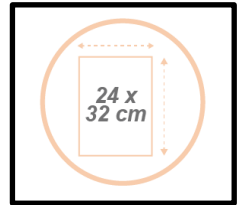

DDFIL21M

Wire wall display large model

Elegant and robust wall display with 21 shelves

Immediate identification of documents thanks to its wire structure

21 Shelf for 1 A4 document (24 x 32 cm) (Thickness 4 cm)

Made of strong, durable wire, it requires no maintenance.

The DDFIL21M display is the ideal accessory for displaying magazines or brochures in your lobby. Practical, you will be able to display your A4 documents in 21 compartments.

Thanks to its wire structure, this display is robust and will last for a long time. This very minimalist style allows it to fit in your spaces.

Quand le beau rejoint l'utile

DDFIL21M

Wire wall display large model

Elegant and robust wall display with 21 shelves

PRODUCT FEATURES	
Code	DDFIL21M
EAN	3129710011582
Materials	Metal wire
Color	Metal grey
Product dimensions	Dim. W. 78 x D. 13 x H. 112 cm
	Weight : 6 kg
Number of compartment	21 (Format 24x32 cm - Thickness 13 cm)
Optimised packaging	Delivered flat, semi-assembled Fixing kit supplied (6 screws and 6 dowels)
Guarantee	2 years
Origin	French design Made in the PRC
DIMENSIONS PACKAGING	
* Sales unit (x1UV) box	Dim. : L.78,5 cm x W. 15,5 cm x H. 114 cm
	Weight : 7,7 kg
* Box master (x1UV)	Dim. : L.78,5 cm x W. 15,5 cm x H. 114 cm
	Weight : 7,7 kg