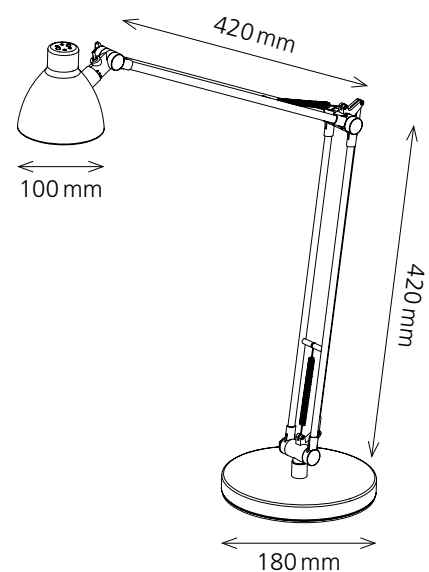

LED Valencia

- Classic LED lamp with a large extension
- Double arm made of aluminium
- Lamp head vertically adjustable
- Stable steel base
- Soft, pleasant reading light

Technical data:

| | |
|----------------------|---|
| Type of bulb: | LED 4.8W |
| Voltage: | 100 – 240 Volt AC |
| Luminous flux: | 350 Lumen |
| Colour temperature: | 3000 Kelvin (warm white) |
| Maximum illuminance: | 469 Lux (measured 50 cm off table surface) |
| Life time: | 30 000 hours |
| Extension: | max. 620 mm |
| Height: | max. 800 mm |
| Base: | diameter Ø 180 mm |
| Head of lamp: | Ø 100 mm, 100 mm height |
| Net weight: | 2.794 kg |
| Material: | aluminium, iron, ABS |
| Packaging: | 4-coloured sales packaging |

Item number: **h5010618 silver**
 h5010619 black